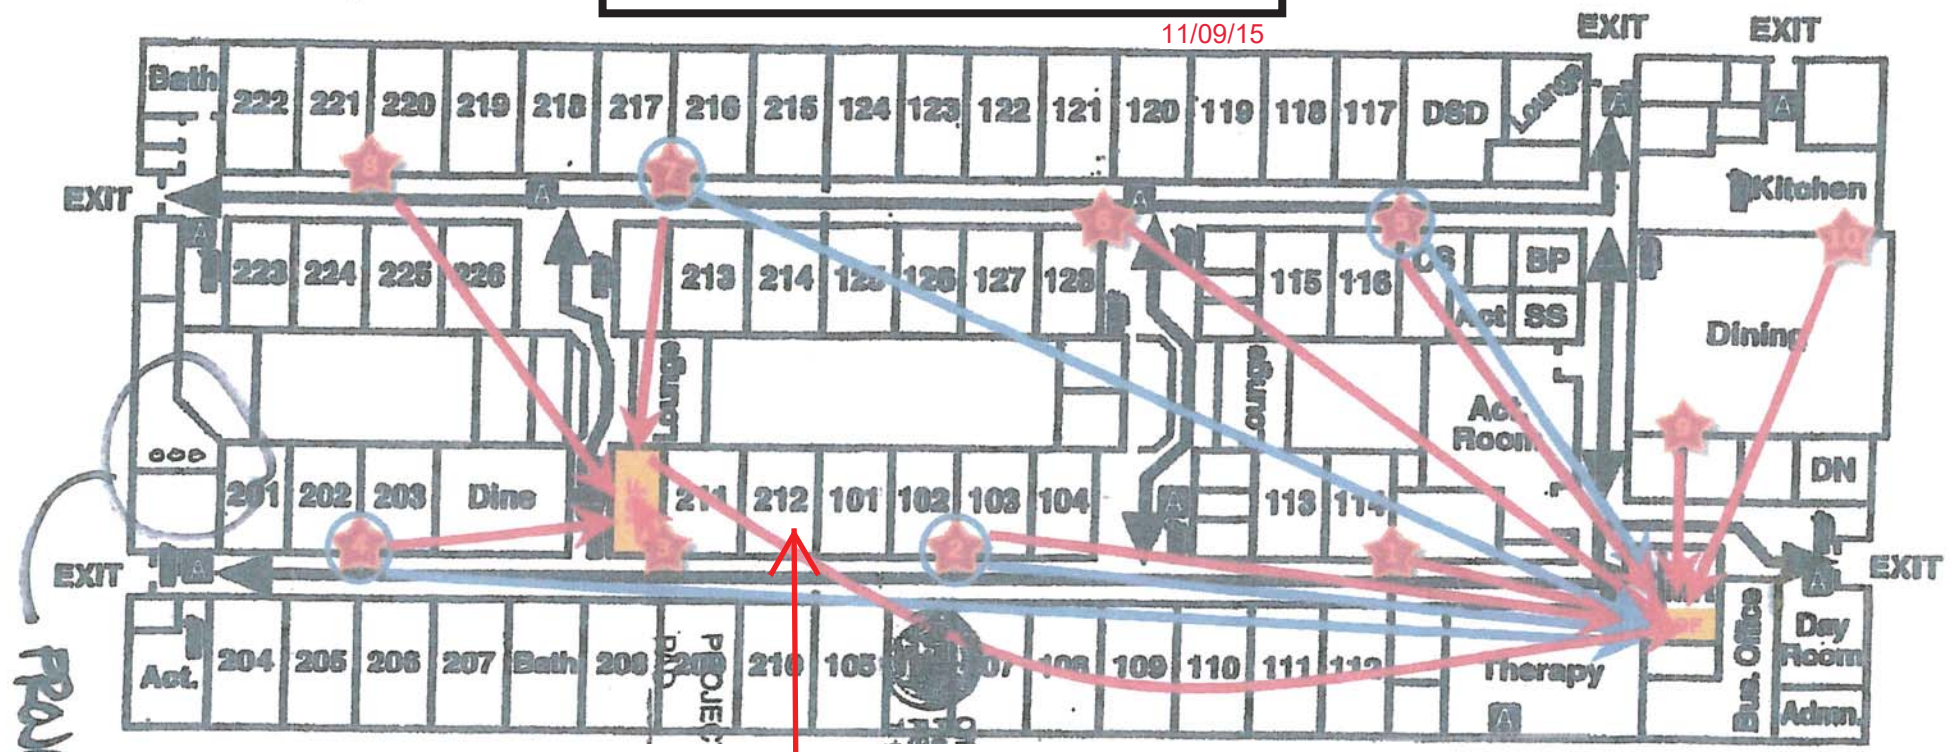

Bishop Care Center Facility No. 27767

11/09/15

PROJECT LOCATION

BLD-05095 - Main Building - Bldg 01

- ← Evacuation Route
- Fire Extinguisher
- A Fire Alarm
- Alarm Looks Like a Strobe Flashing Light
- Alarm Sounds Like a Series of Rapid Beeps